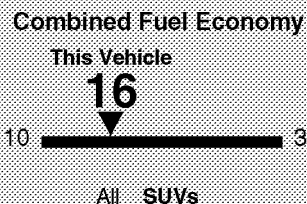

Your actual mileage will vary depending on how you drive and maintain your vehicle.

See the FREE Fuel Economy Guide at dealers or www.fueleconomy.gov

SOLD TO	ONE	DEALER NO.	METHOD OF TRANSP. CONVOY
	CA6K		ITEM #: 53-3201 O/T 2
SHIP TO (IF OTHER THAN SOLD TO)	TWO	1FMEU7E88AUA53066 	
SHIP THROUGH	FINAL ASSEMBLY POINT LOUISVILLE	This label is affixed pursuant to the Federal Automobile Information Disclosure Act. Gasoline, License, and Title Fees, State and Local taxes are not included. Dealer installed options or accessories are not included unless listed above. AB111 N RB 2X 055 003333 02 11 10	

EXTENDED SERVICE PLAN

Ford Extended Service Plan is the only service contract backed by Ford and honored at all Ford and Lincoln Mercury Dealers. Ask your dealer for prices and additional details or see our website at www.ford-esp.com.

TOTAL MSRP $41,675.00

GOVERNMENT SAFETY RATINGS

Frontal Crash Driver Passenger ★★★★★

Star ratings based on the risk of injury in a frontal impact. Frontal ratings should ONLY be compared to other vehicles of similar size and weight.

Side Crash Front seat Rear seat ★★★★★

Star ratings based on the risk of injury in a side impact.

Rollover ★★★

Star ratings based on the risk of rollover in a single vehicle crash.

Star ratings range from 1 to 5 stars (★★★★★), with 5 being the highest. Source: National Highway Traffic Safety Administration (NHTSA).

www.safercar.gov or call 1-888-327-4236